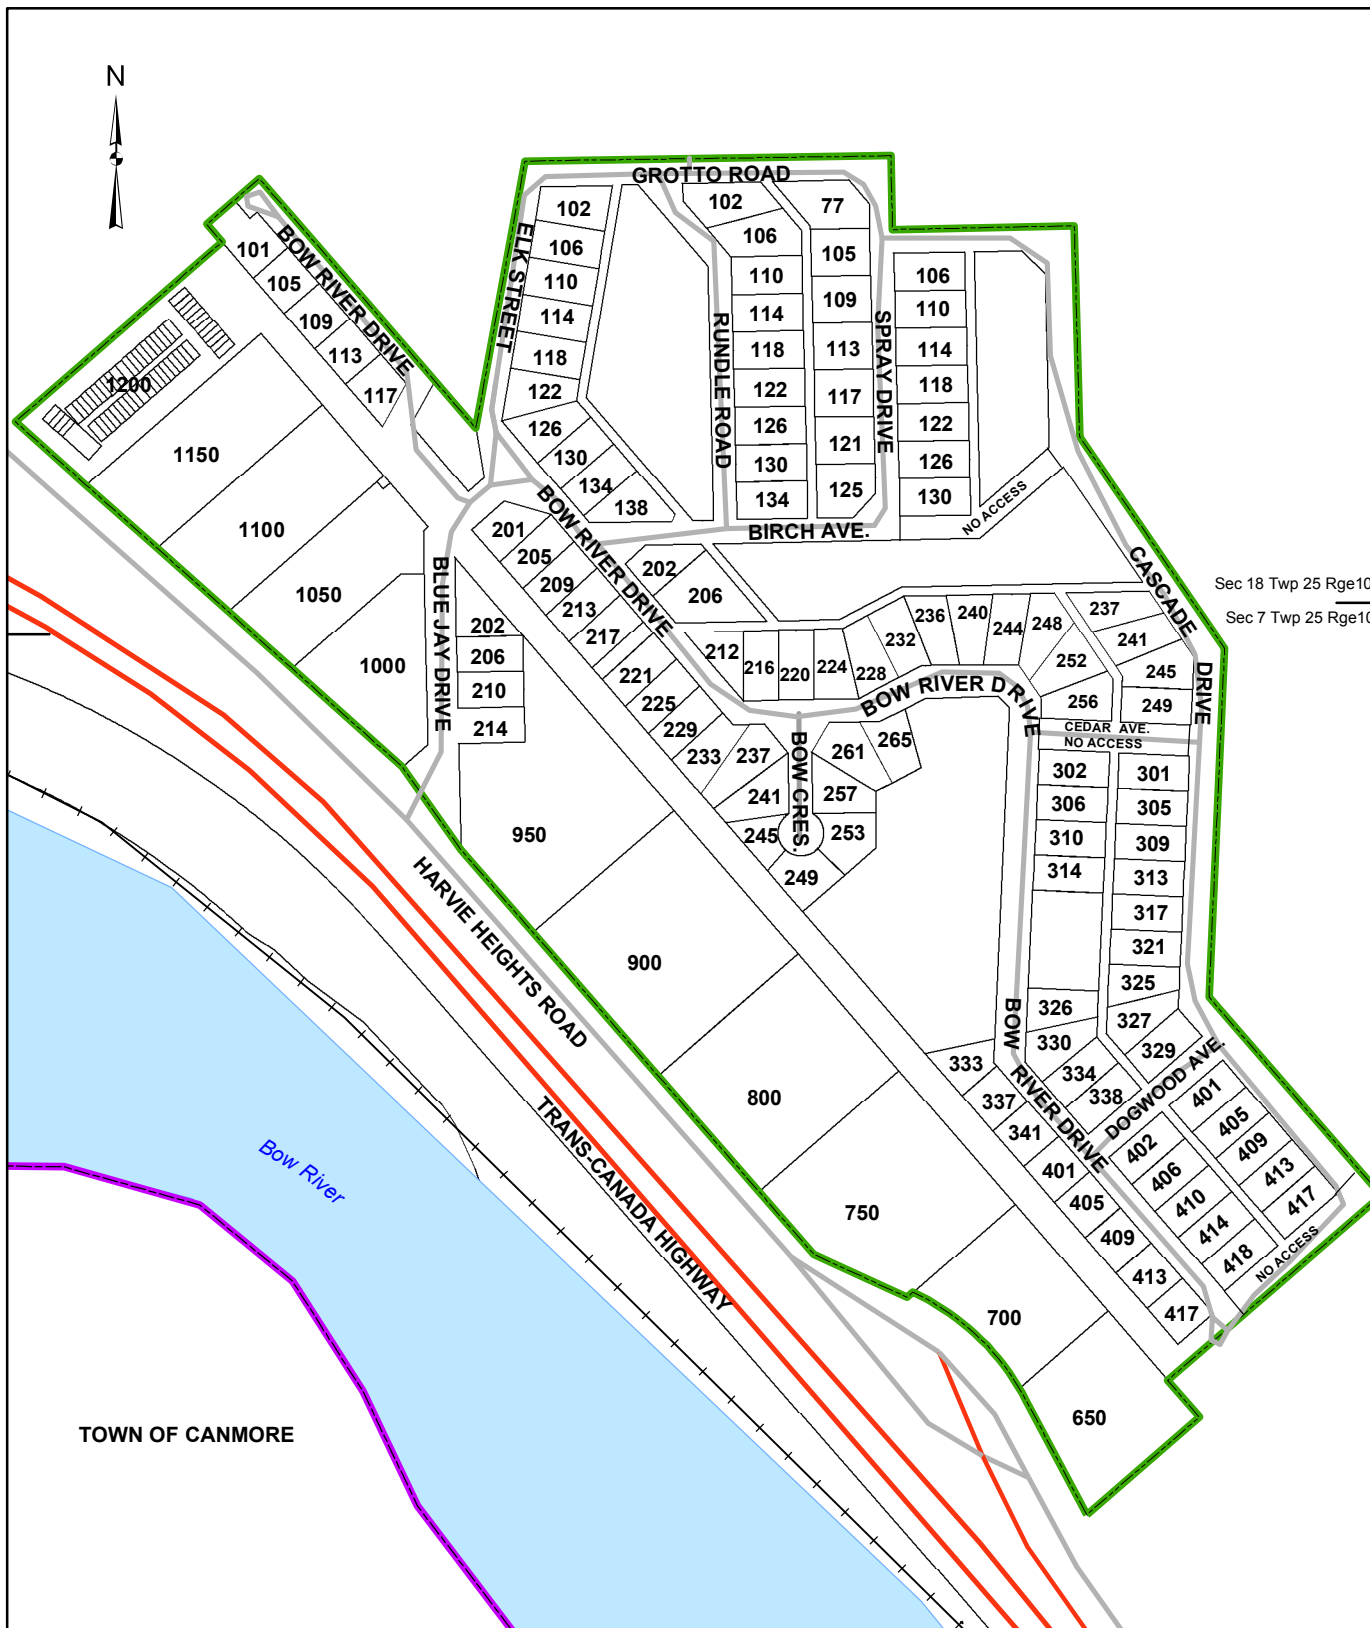

HAMLET OF HARVIE HEIGHTS

Sec 18 Twp 25 Rge 10
 Sec 7 Twp 25 Rge 10

- Municipal Boundary
- Hamlet Boundary