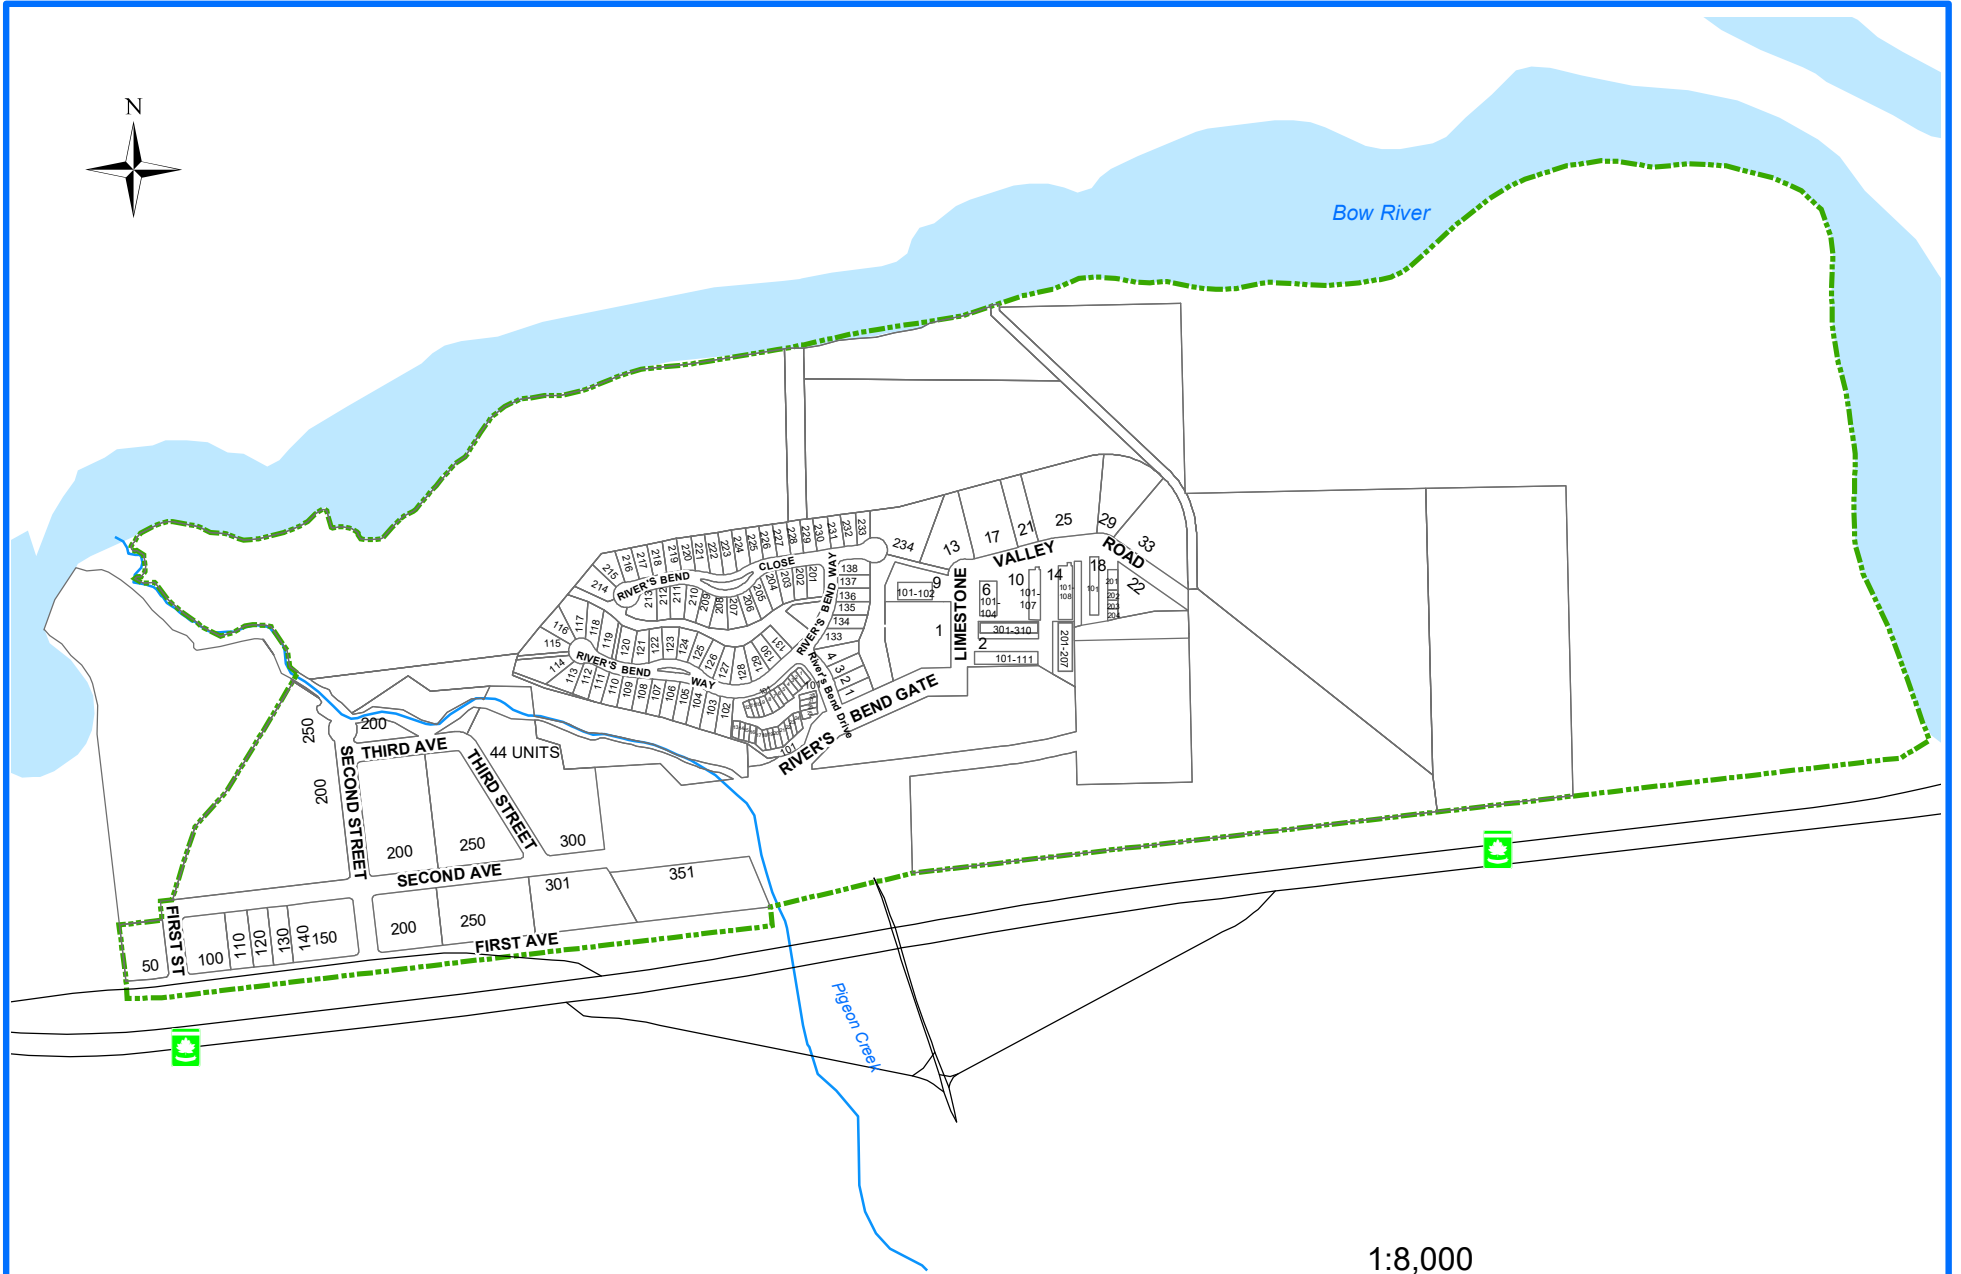

Bow River

1:8,000

Hamlet of Dead Man's Flats Civic Address Map

-  Hamlet Boundary
-  MD Boundary

Base map provided by AltaLIS. Source municipal records. Date: May 2021

The Municipal District of Bighorn No. 8 provides this information in good faith but provides no warranty nor accepts any liability arising from incorrect, incomplete or misleading information or its improper use.