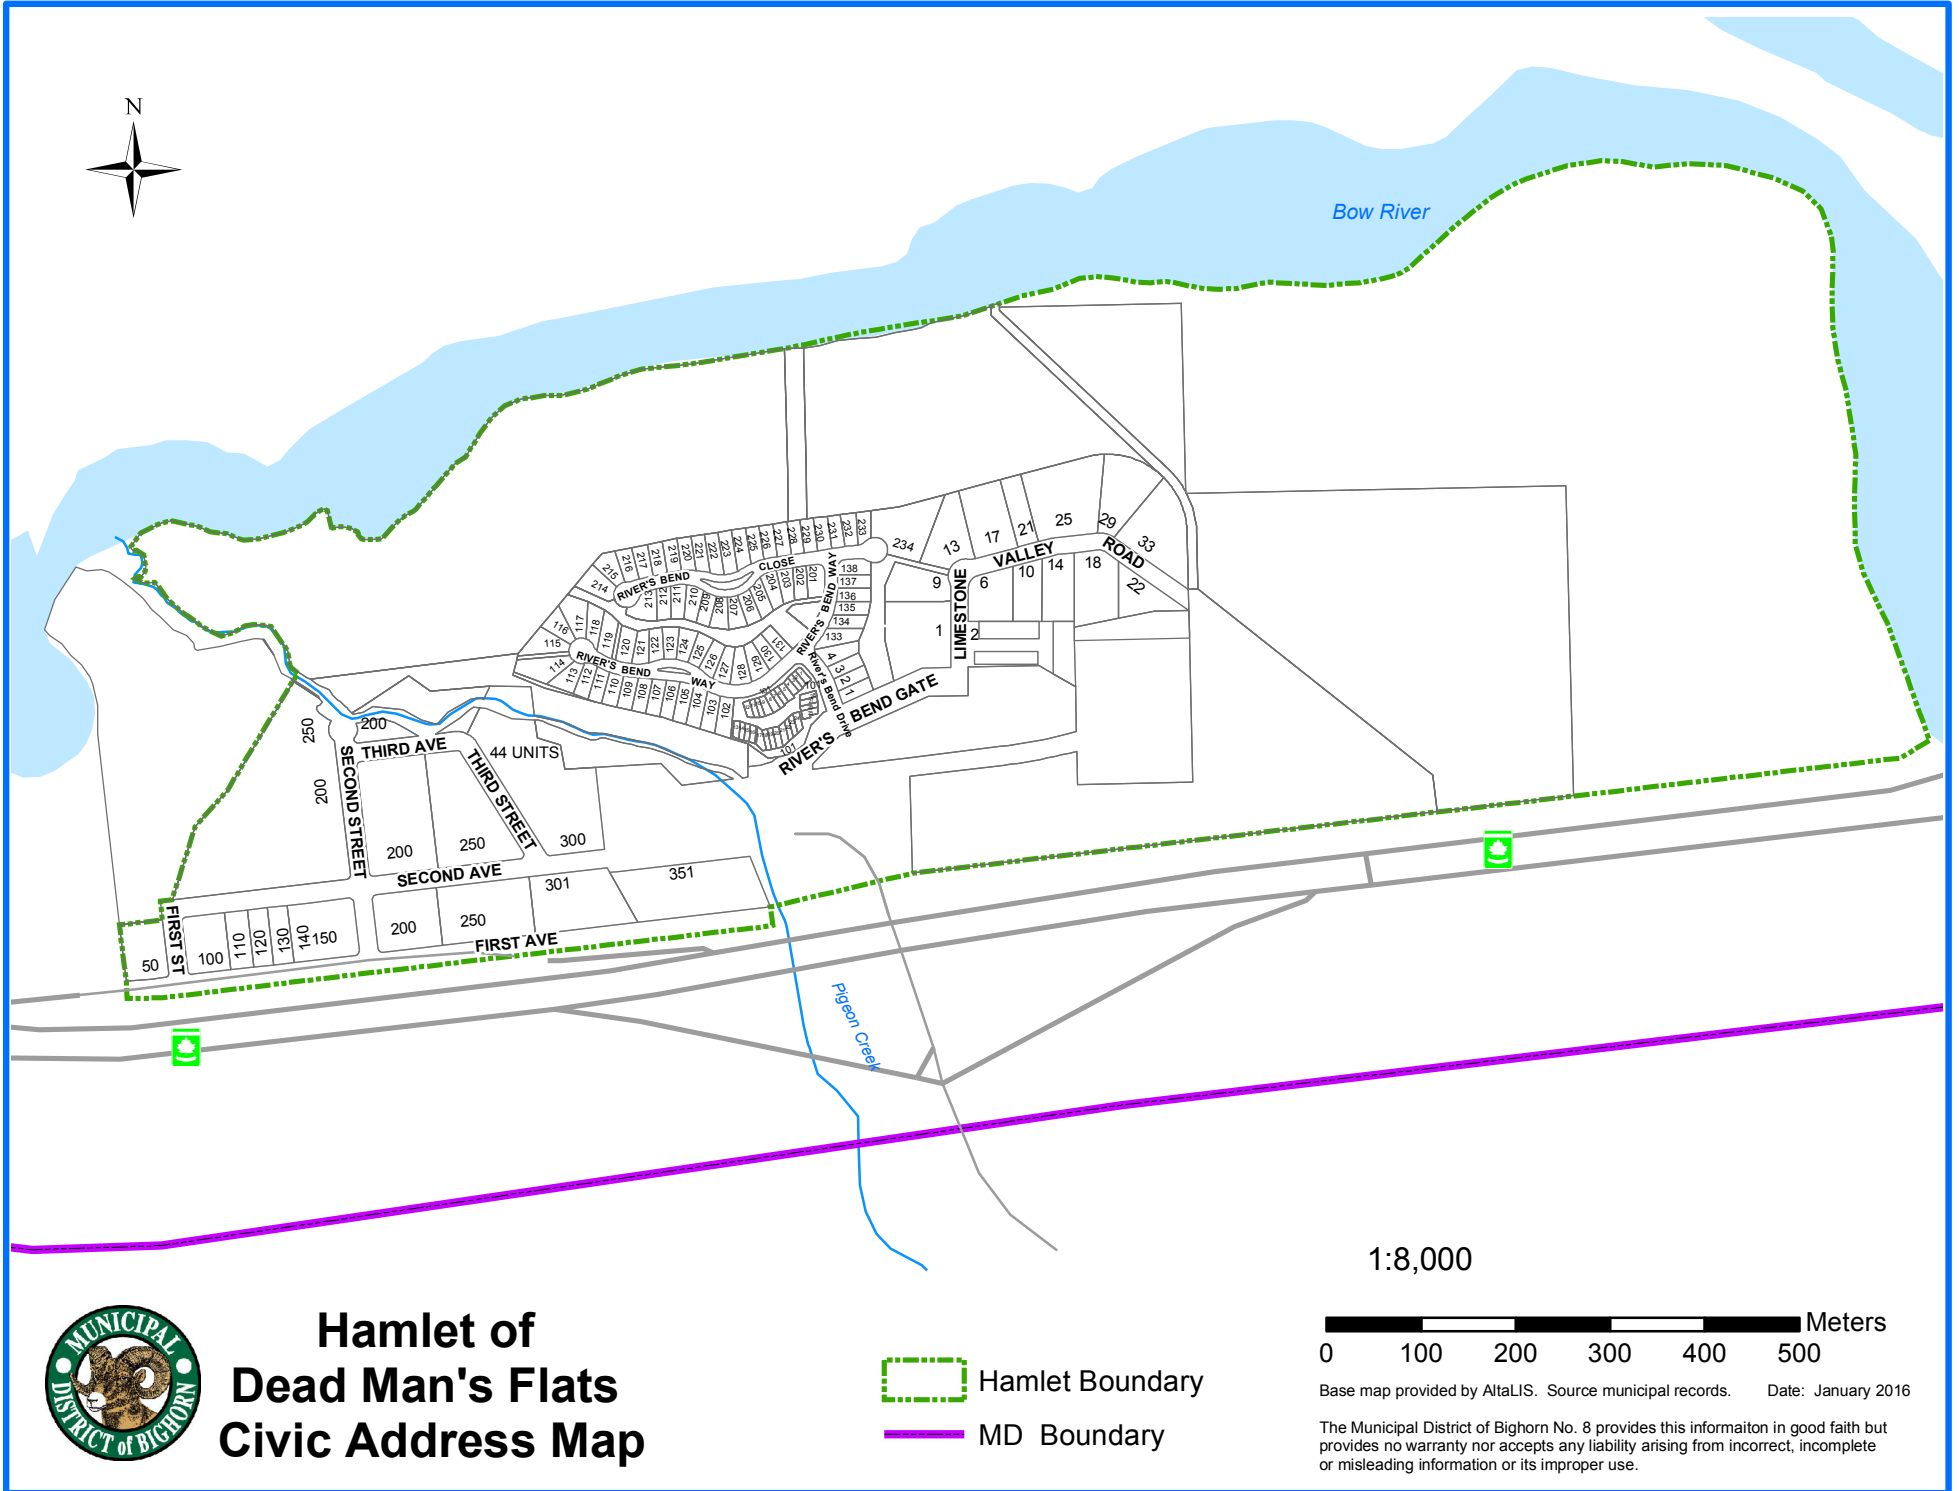

Bow River

1:8,000

# Hamlet of Dead Man's Flats Civic Address Map

-  Hamlet Boundary
-  MD Boundary

Base map provided by AltaLIS. Source municipal records. Date: January 2016

The Municipal District of Bighorn No. 8 provides this information in good faith but provides no warranty nor accepts any liability arising from incorrect, incomplete or misleading information or its improper use.